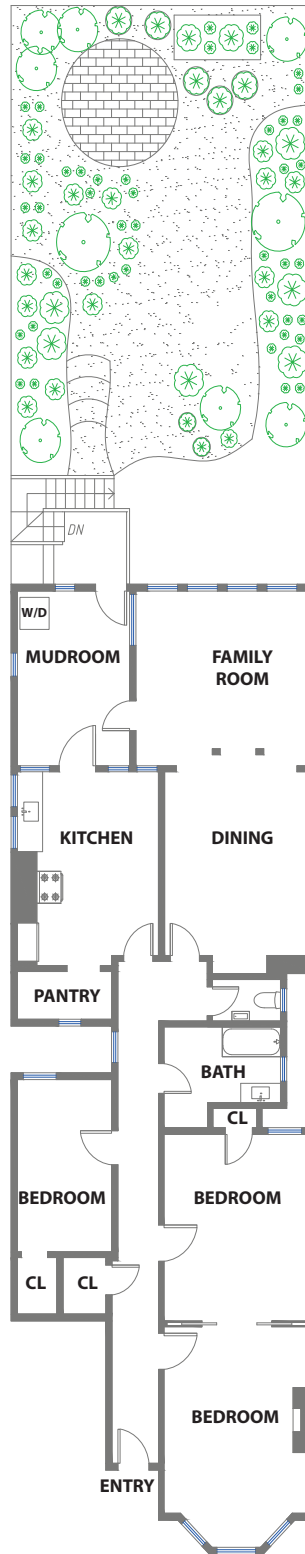

1029 TREAT AVENUE

SAN FRANCISCO, CALIFORNIA

PROPERTY SQF INFORMATION

LIVING SPACE

Square Footage: 1,721 Sq Ft.*
* Main Level 1,721

APPROXIMATE TOTAL LIVING SPACE

Square Footage: 1,721 Sq. FT*

RENDERING BY OPEN HOMES PHOTOGRAPHY

ALL MEASUREMENTS ARE APPROXIMATE WHILE DEEMED RELIABLE, NO INFORMATION ON THESE FLOOR PLANS SHOULD BE RELIED UPON WITHOUT INDEPENDENT VERIFICATION